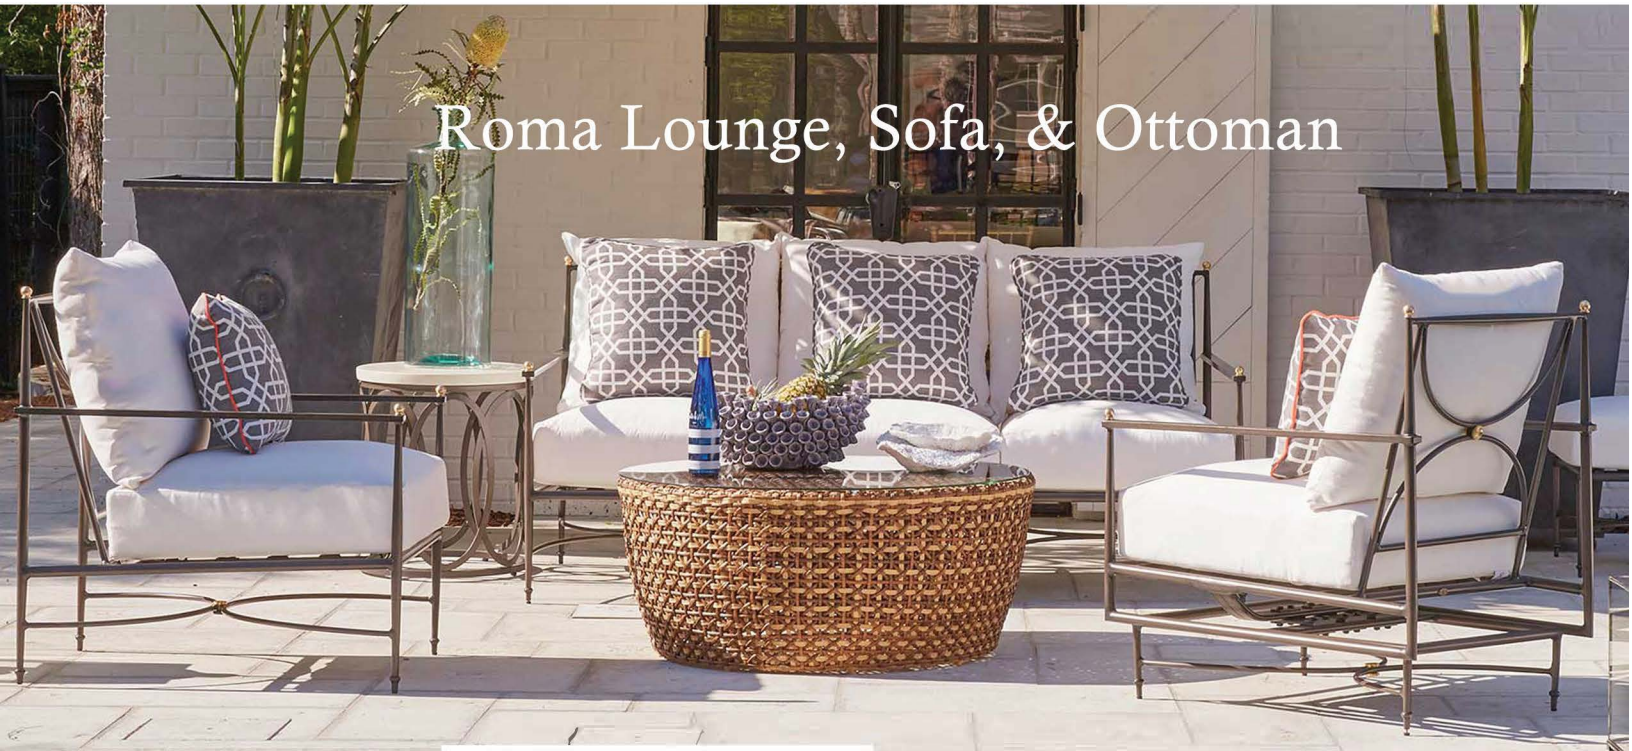

LAUREL GROUP

OUTDOOR LIVING

Roma Lounge, Sofa, & Ottoman

DIMENSIONS

W 28.25 in
D 34.88 in
H 35.50 in
SW 26 in
SD 26 in

W 77.00 in
D 34.88 in
H 35.50 in
SW 77 in
SD 26 in

W 25.00 in
H 12.00 in
D 21.25 in
*Standard Fabric
Offered Only

FINISHES

#31 Slate Grey