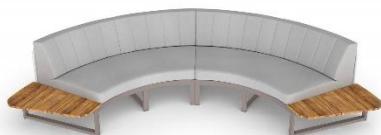

FINISHES

Natural Teak
Frame

Bluebay 142
Cushion

*Available in all modules.

LAUREL
OUTDOOR LIVING

Axis Lounge Chair

DIMENSIONS

W 37 in
D 37 in
H 31 in

FINISHES

Natural Teak
Frame

Bluebay 142
Cushion

ITEM #14015

LAUREL
OUTDOOR LIVING

Babbo Sectional | Configuration 1

LEFT/RIGHT
DIMENSIONS

W 82 in
D 40 in
H 29 in
SH 16 in

CONF.1
DIMENSIONS

W 132 in
D 58 in

ITEM #12509

FINISHES

Champagne Alu Frame /
Selection of Premium
Alu Finish

White Stamskin Faux
Leather Back Panel /
Selection of Stamskin
Finish

Grade B* Horizon
Latte / Selection of
Cushion Fabric

Brushed Recycled
Natural Teak End
Tables

LAUREL
OUTDOOR LIVING

Casual Modular Lounge

DIMENSIONS

W 39 in
D 39 in
H 26 in
S 16 in

ITEM #9980

FINISHES

Natural Teak
Base